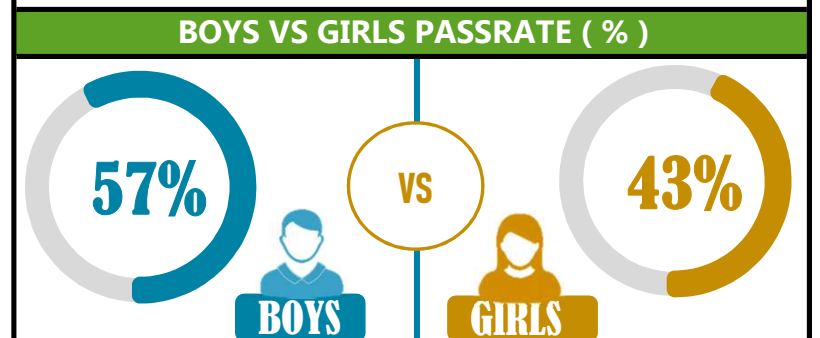

OVERALL PERFORMANCE ANALYSIS		
REGISTERED	17	100%
SEATED	17	100%
ABSENTEES	0	0%
PASSED	15	88%
FAILED	2	12%