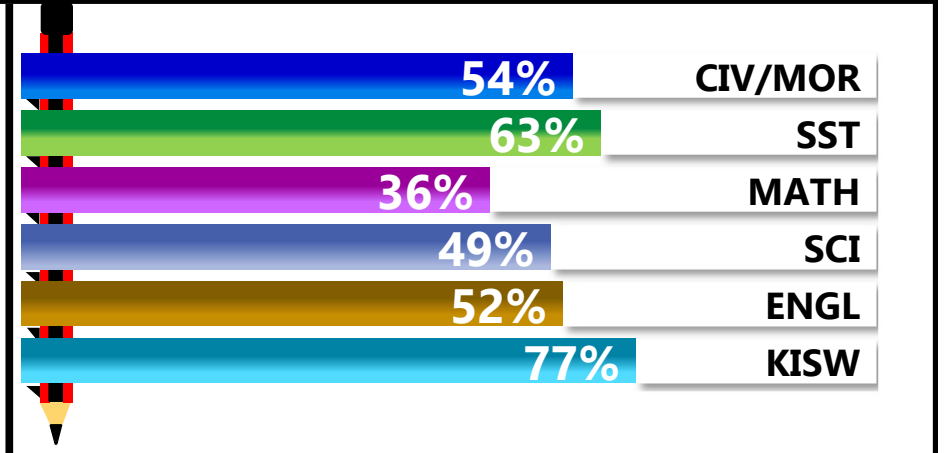

		<h1>ANNA'S ELITE</h1>			
REGION: IRINGA		SCHOOL AVERAGE	165.7	OVERALL GRADE	C
DISTRICT: IRINGA				CATEGORY	BELOW 40

SUBJECT PERFORMANCE ANALYSIS

SUBJECT NAME	AVG	%	RNK
KISWAHILI	38.4	77%	1
SOCIAL STUDIES	31.6	63%	2
CIVIC & MORAL	27.2	54%	3
ENGLISH	25.9	52%	4
SCIENCE	24.4	49%	5
MATHEMATICS	18.2	36%	6
BOYS/GIRLS PASS RATE	STD	AVG	%
BOYS	10	0.57	57%
GIRLS	7	0.43	43%

GRADE ANALYSIS SUMMARY					
SUBJECT NAME/GRADE	A	B	C	D	E
MATHEMATICS	0	1	4	12	0
KISWAHILI	6	9	2	0	0
ENGLISH	0	5	9	3	0
SCIENCE	1	4	6	6	0
SOCIAL STUDIES	0	11	6	0	0
CIVIC AND MORAL	0	4	10	2	0
OVERALL GRADE ANALYSIS	NO.	SEATED	%		
A	0	15	0%		
B	5		33%		
C	10		67%		
D	2	2	13%		
E	0		0%		